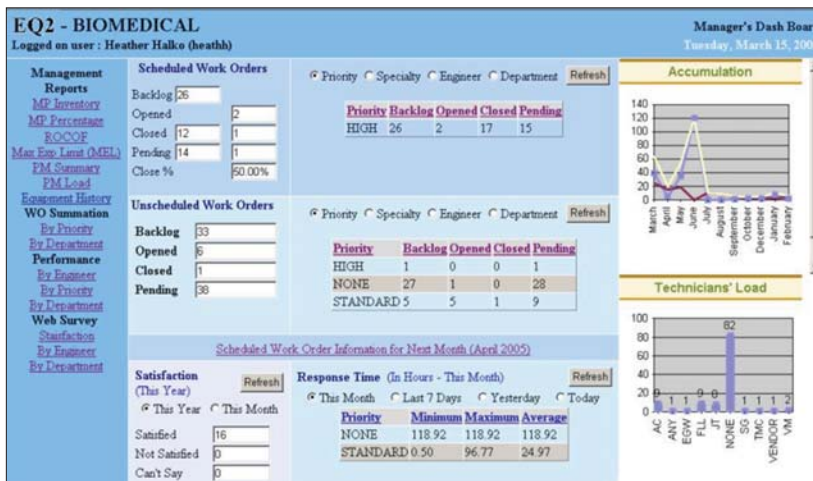

# REASONS TO BUY – Wireless and Web-Enabled

Designed for Microsoft Mobile Wireless and Barcode Enabled, increasing your productivity and create a paperless, more efficient environment.

Technicians require a Dashboard that provides the tools they need anywhere the work takes them.

Management requires a Dashboard that provides the information they need anywhere to support corporate or department wide decision-making.

EQ2 - enterprise wide, enterprise smart, ready for your enterprise 24/7