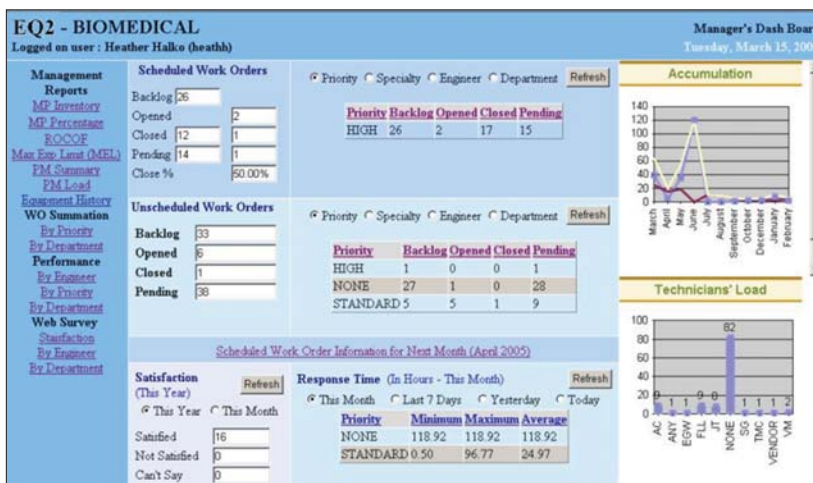

# REASONS TO BUY – Wireless and Web-Enabled

Designed for Microsoft Mobile Wireless and Barcode Enabled, increasing your productivity and create a paperless, more efficient environment.

Technicians require a Dashboard that provides the tools they need anywhere the work takes them.

Management requires a Dashboard that provides the information they need anywhere to support corporate or department wide decision-making.

EQ2 - enterprise wide, enterprise smart, ready for your enterprise 24/7