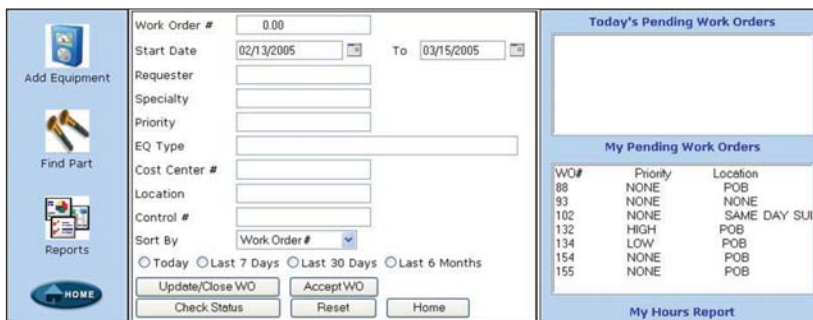

# REASONS TO BUY – Wireless and Web-Enabled

Designed for Microsoft Mobile Wireless and Barcode Enabled, increasing your productivity and create a paperless, more efficient environment.

Technicians require a Dashboard that provides the tools they need anywhere the work takes them.

Management requires a Dashboard that provides the information they need anywhere to support corporate or department wide decision-making.

EQ2 - enterprise wide, enterprise smart, ready for your enterprise 24/7