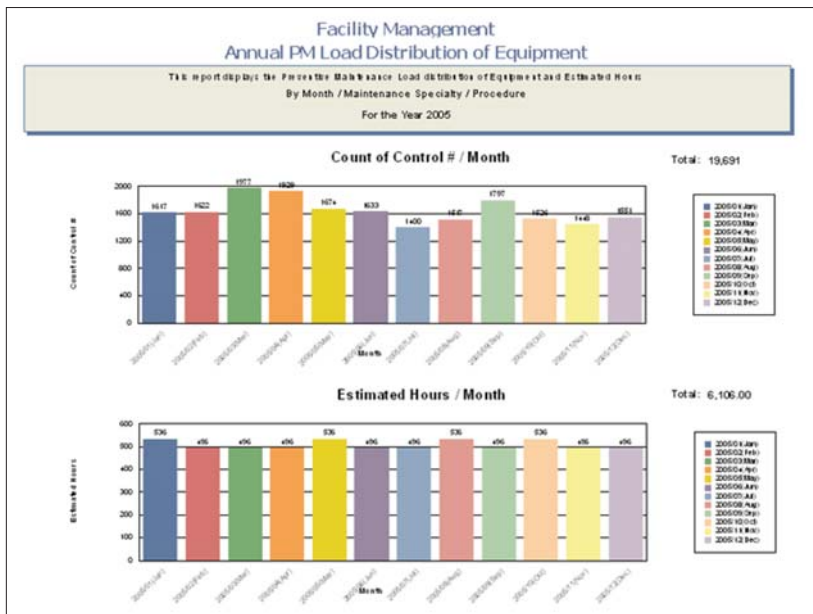

REASONS TO BUY – Management Dashboard

Management requires a Dashboard that provides the information they need, anywhere, to support corporate or department wide decision-making.

Is your PM load balanced?