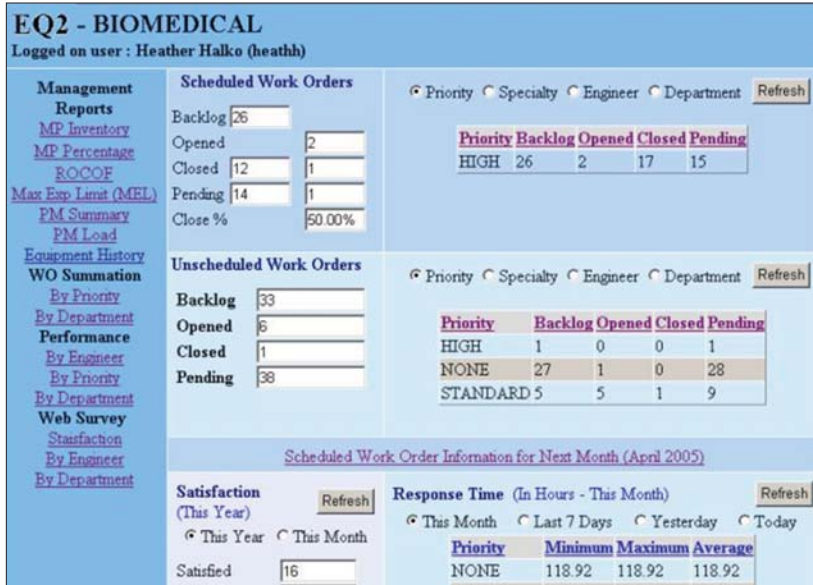

REASONS TO BUY – Management Dashboard

Management requires a Dashboard that provides the information they need, anywhere, to support corporate or department wide decision-making.

Is your PM load balanced?